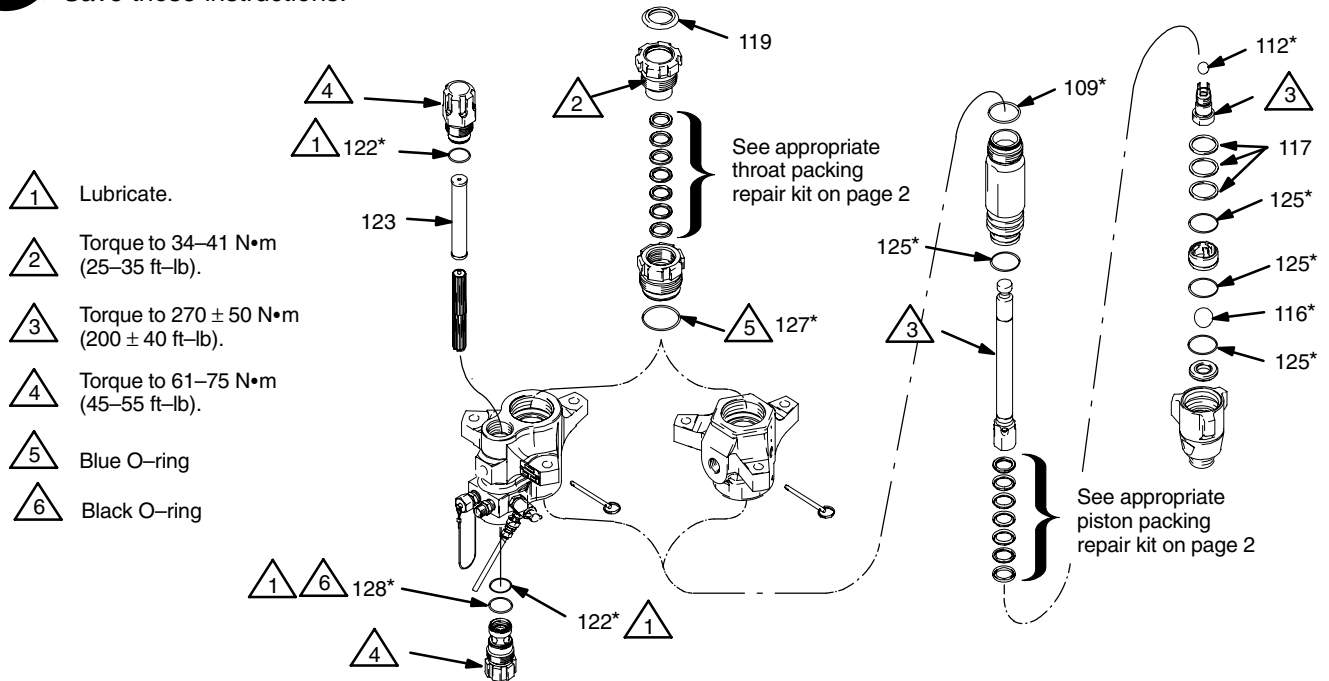

406518J
ENG

Repair Parts for Xtreme™ 250cc (1045) Pump

Important Safety instructions

Read all warnings and instructions in manual 311762.
Save those instructions.

Bulk Pack Replacement Parts

Ref. No.	Part No.	Description	Qty	Ref. No.	Part No.	Description	Qty
103	245232	GLAND, Packing Male (4/pack)	2	119	244999	PLUG, Throat Seal, 2.0 in. (10/pack)	1
104	245229	PACKING, Vee, TuffStack (10/pack)	10	119	247395	PLUG, Throat Seal, 2.5 in. (10/pack)	1
105	245230	PACKING, Vee, leather (10/pack)	4	122*	24B732	PACKING, O–ring, Filter, chemical resistant (10/pack)	2
106	245233	GLAND, Packing Female (4/pack)	2	123	224459	STRAINER, 60 Mesh Screen (2/pack)	1
106a	246530	GLAND, Packing Female, yellow (4/pack)	2	123	238438	STRAINER, 60 Mesh Screen (25/pack)	1
109*	244893	PACKING, O–ring, Top Cylinder (10/pack)	1	125*	244894	PACKING, O–ring, (10/pack)	4
112*	244898	BALL (piston) (3/pack)	1	127*	244891	PACKING, O–ring (10/pack)	1
116*	253030	BALL (Inlet) (3/pack)	1	128*	24B733	PACKING, O–ring chemical resistant (10/pack)	1
117	244856	SHIM, Inlet (9/pack)	3	135	245231	PACKING, Vee, Xtreme Seal (throat) (10/pack)	6