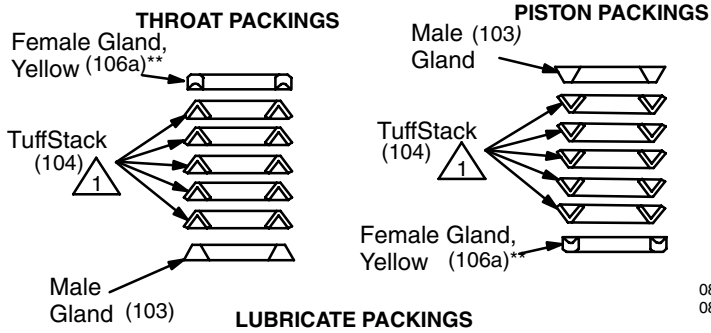

TuffStack™ Repair Kit 244903

* Included with repair kit – see Bulk Pack Replacement Parts on page 1.