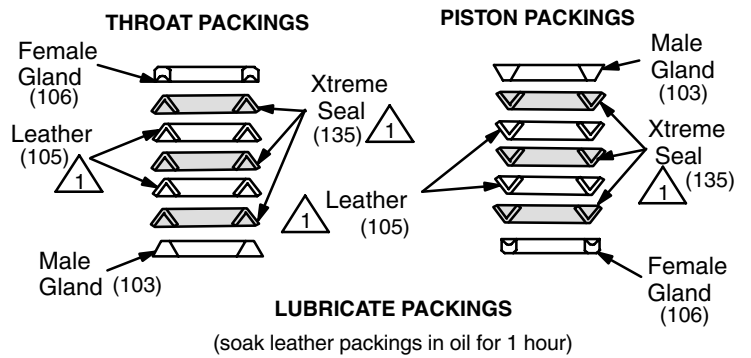

Xtreme Seal™ and Leather Repair Kit 244853

* Included with repair kit – see Bulk Pack Replacement Parts on page 1.

All written and visual data contained in this document reflect the latest product information available at the time of publication.
Graco reserves the right to make changes at any time without notice.

This manual contains English. MM 406518

Graco Headquarters: Minneapolis
International Offices: Belgium, China, Japan, Korea

GRACO INC. P.O. BOX 1441 MINNEAPOLIS, MN 55440-1441

©2001, Graco Inc. is registered to ISO 9001

www.graco.com

Revised 04/2010