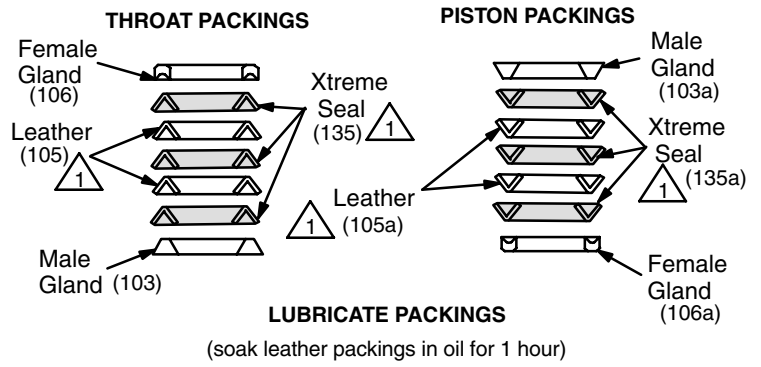

## TuffStack™ Repair Kit 244902

\* Included with repair kit – see Bulk Pack Replacement Parts on page 1.

0805  
0806

## Xtreme Seal™ and Leather Repair Kit 244852

\* Included with repair kit – see Bulk Pack Replacement Parts on page 1.

*All written and visual data contained in this document reflect the latest product information available at the time of publication. Graco reserves the right to make changes at any time without notice.*