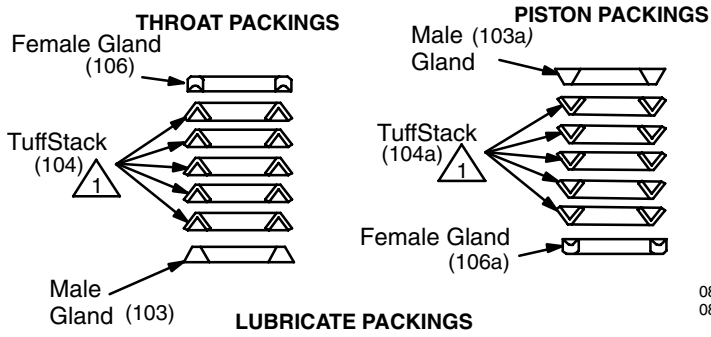

TuffStack™ Repair Kit 244902

* Included with repair kit – see Bulk Pack Replacement Parts on page 1.

0805
0806