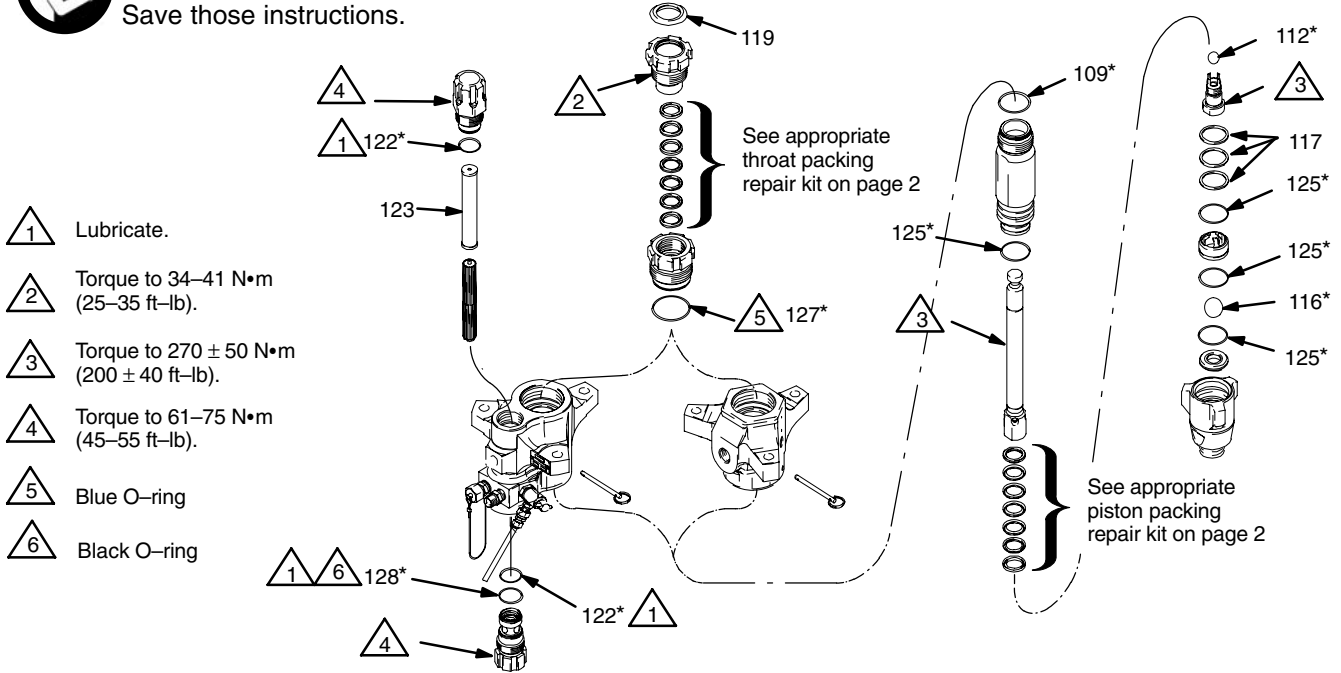

# Repair Parts for Xtreme™ 220cc (900) Pump

406517H

**Important Safety instructions**  
 Read all warnings and instructions in manual 311762.  
 Save those instructions.