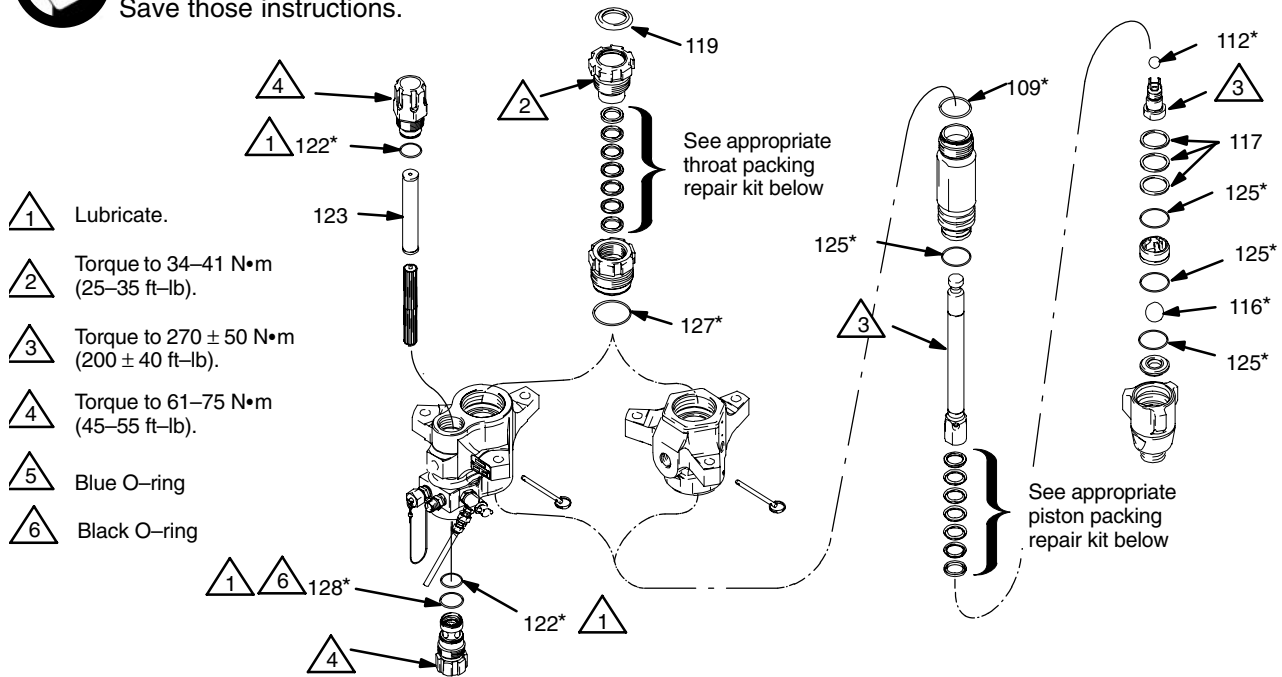

Repair Parts for Xtreme™ 290cc (1200) Pump

Important Safety instructions

Read all warnings and instructions in manual 311762.
Save those instructions.

Bulk Pack Replacement Parts

Ref. No.	Part No.	Description	Qty	Ref. No.	Part No.	Description	Qty
103	244885	GLAND, Packing Male (throat) (4/pack)	1	116*	253030	BALL, (Inlet) (3/pack)	1
103a	244886	GLAND, Packing Male (piston) (4/pack)	1	117	244856	SHIM, Inlet (9/pack)	3
104	244861	PACKING, Vee, TuffStack (throat) (10/pack)	5	119	244999	PLUG, Throat Seal, 2.0 in. (10/pack)	1
104a	244862	PACKING, Vee, TuffStack (piston) (10/pack)	5	119	247395	PLUG, Throat Seal, 2.5 in. (10/pack)	1
105	244873	PACKING, Vee, Leather (throat) (10/pack)	2	122*	24B732	PACKING, O-ring, Filter, chemical resistant (10/pack)	2
105a	244874	PACKING, Vee, Leather (piston) (10/pack)	2	123	224459	STRAINER, 60 Mesh Screen (2/pack)	1
106	244879	GLAND, Packing Female (throat) (4/pack)	1	123	238438	STRAINER, 60 Mesh Screen (25/pack)	1
106a	244880	GLAND, Packing Female (piston)	1	125*	244894	PACKING, O-ring (10/pack)	1
109	244893	PACKING, O-ring, Top Cylinder (10/pack)	1	127*	244891	PACKING, O-ring (10/pack)	4
112*	244899	BEARING, (piston) (3/pack)	1	128*	24B733	PACKING, O-ring, chemical resistant (10/pack)	4
				135	244867	PACKING, Vee, Xtreme Seal (throat) (10/pack)	3
				135a	244868	PACKING, Vee, Xtreme Seal (piston) (10/pack)	3

TuffStack™ Repair Kit 244904

* Included with repair kit – see Bulk Pack Replacement Parts above.

0805
0806

Xtreme Seal™ and Leather Repair Kit 244854

* Included with repair kit – see Bulk Pack Replacement Parts above.