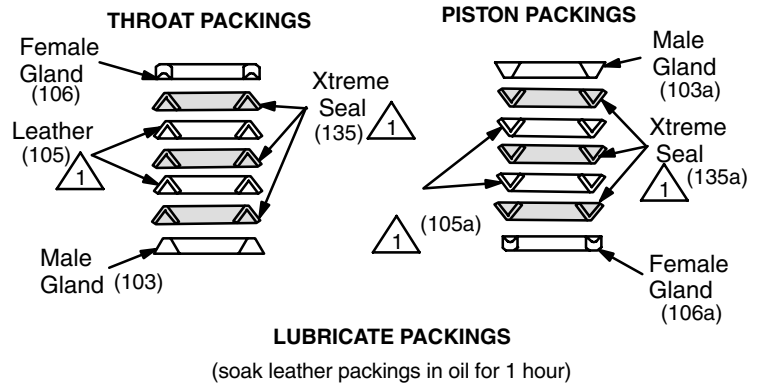

Repair Parts for Xtreme™ 290cc (1200) Pump

Important Safety instructions

Read all warnings and instructions in manual 311762.
Save those instructions.

Bulk Pack Replacement Parts

Ref. No.	Part No.	Description	Qty	Ref. No.	Part No.	Description	Qty
103	244885	GLAND, Packing Male (throat) (4/pack)	1	116*	253030	BALL, (Inlet) (3/pack)	1
103a	244886	GLAND, Packing Male (piston) (4/pack)	1	117	244856	SHIM, Inlet (9/pack)	3
104	244861	PACKING, Vee, TuffStack (throat) (10/pack)	5	119	244999	PLUG, Throat Seal, 2.0 in. (10/pack)	1
104a	244862	PACKING, Vee, TuffStack (piston) (10/pack)	5	119	247395	PLUG, Throat Seal, 2.5 in. (10/pack)	1
105	244873	PACKING, Vee, Leather (throat) (10/pack)	2	122*	24B732	PACKING, O-ring, Filter, chemical resistant (10/pack)	2
105a	244874	PACKING, Vee, Leather (piston) (10/pack)	2	123	224459	STRAINER, 60 Mesh Screen (2/pack)	1
106	244879	GLAND, Packing Female (throat) (4/pack)	1	123	238438	STRAINER, 60 Mesh Screen (25/pack)	1
106a	244880	GLAND, Packing Female (piston)	1	125*	244894	PACKING, O-ring (10/pack)	1
109	244893	PACKING, O-ring, Top Cylinder (10/pack)	1	127*	244891	PACKING, O-ring (10/pack)	4
112*	244899	BEARING, (piston) (3/pack)	1	128*	24B733	PACKING, O-ring, chemical resistant (10/pack)	4
				135	244867	PACKING, Vee, Xtreme Seal (throat) (10/pack)	3
				135a	244868	PACKING, Vee, Xtreme Seal (piston) (10/pack)	3

TuffStack™ Repair Kit 244904

* Included with repair kit – see Bulk Pack Replacement Parts above.

0805
0806

Xtreme Seal™ and Leather Repair Kit 244854

* Included with repair kit – see Bulk Pack Replacement Parts above.