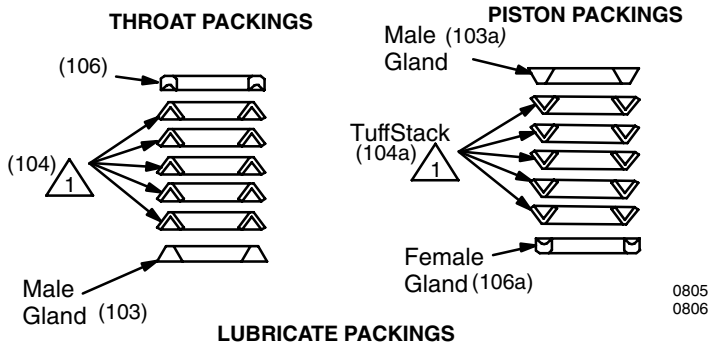

Repair Parts for Xtreme™ 290cc (1200) Pump

Important Safety instructions

Read all warnings and instructions in manual 311762.
Save those instructions.

Bulk Pack Replacement Parts

Ref. No.	Part No.	Description	Qty	Ref. No.	Part No.	Description	Qty
103	244885	GLAND, Packing Male (throat) (4/pack)	1	116*	253030	BALL, (Inlet) (3/pack)	1
103a	244886	GLAND, Packing Male (piston) (4/pack)	1	117	244856	SHIM, Inlet (9/pack)	3
104	244861	PACKING, Vee, TuffStack (throat) (10/pack)	5	119	244999	PLUG, Throat Seal, 2.0 in. (10/pack)	1
104a	244862	PACKING, Vee, TuffStack (piston) (10/pack)	5	119	247395	PLUG, Throat Seal, 2.5 in. (10/pack)	1
105	244873	PACKING, Vee, Leather (throat) (10/pack)	2	122*	24B732	PACKING, O-ring, Filter, chemical resistant (10/pack)	2
105a	244874	PACKING, Vee, Leather (piston) (10/pack)	2	123	224459	STRAINER, 60 Mesh Screen (2/pack)	1
106	244879	GLAND, Packing Female (throat) (4/pack)	1	123	238438	STRAINER, 60 Mesh Screen (25/pack)	1
106a	244880	GLAND, Packing Female (piston)	1	125*	244894	PACKING, O-ring (10/pack)	1
109	244893	PACKING, O-ring, Top Cylinder (10/pack)	1	127*	244891	PACKING, O-ring (10/pack)	4
112*	244899	BEARING, (piston) (3/pack)	1	128*	24B733	PACKING, O-ring, chemical resistant (10/pack)	4
				135	244867	PACKING, Vee, Xtreme Seal (throat) (10/pack)	3
				135a	244868	PACKING, Vee, Xtreme Seal (piston) (10/pack)	3

TuffStack™ Repair Kit 244904

* Included with repair kit – see Bulk Pack Replacement Parts above.

0805
0806

Xtreme Seal™ and Leather Repair Kit 244854

* Included with repair kit – see Bulk Pack Replacement Parts above.